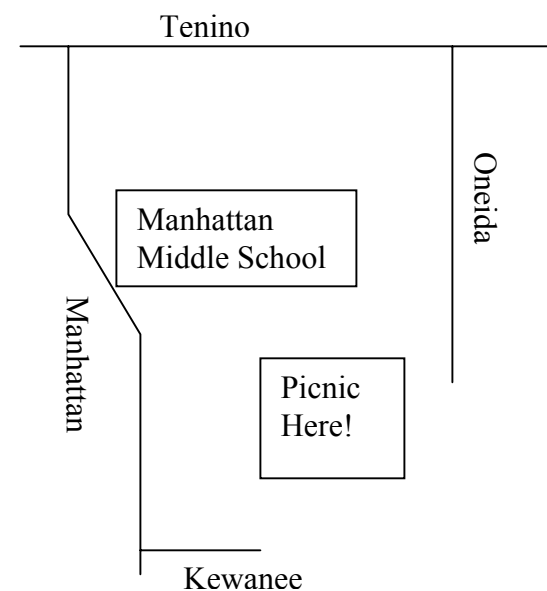

Southeast Boulder Community Picnic

Sunday June 22, 1pm

**At the new playground south of Manhattan Middle School
(east edge of Keewaydin Meadows Park).**

- Meet your neighbors!
- Picnic in your local park!
- Play games!
- Learn about bicycle safety with a “Safety Town” for kids sponsored by the City of Boulder.
- Learn about the new Southeast Boulder Neighborhoods Association (SEBNA). See other side for more info.